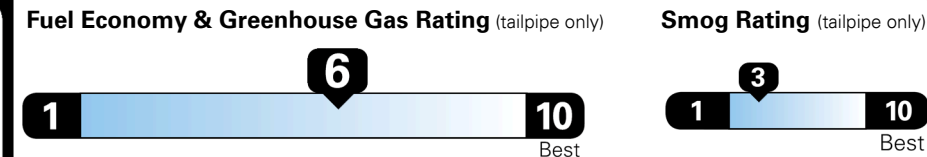

EPA DOT Fuel Economy and Environment

Gasoline Vehicle

Fuel Economy

27 MPG
combined city/hwy

25 MPG
city

30 MPG
highway

Small SUVs range from 18 to 37 MPG. The best vehicle rates 136 MPGe.

3.7 gallons per 100 miles

You save $0
in fuel costs over 5 years compared to the average new vehicle.

Annual fuel cost $1,350